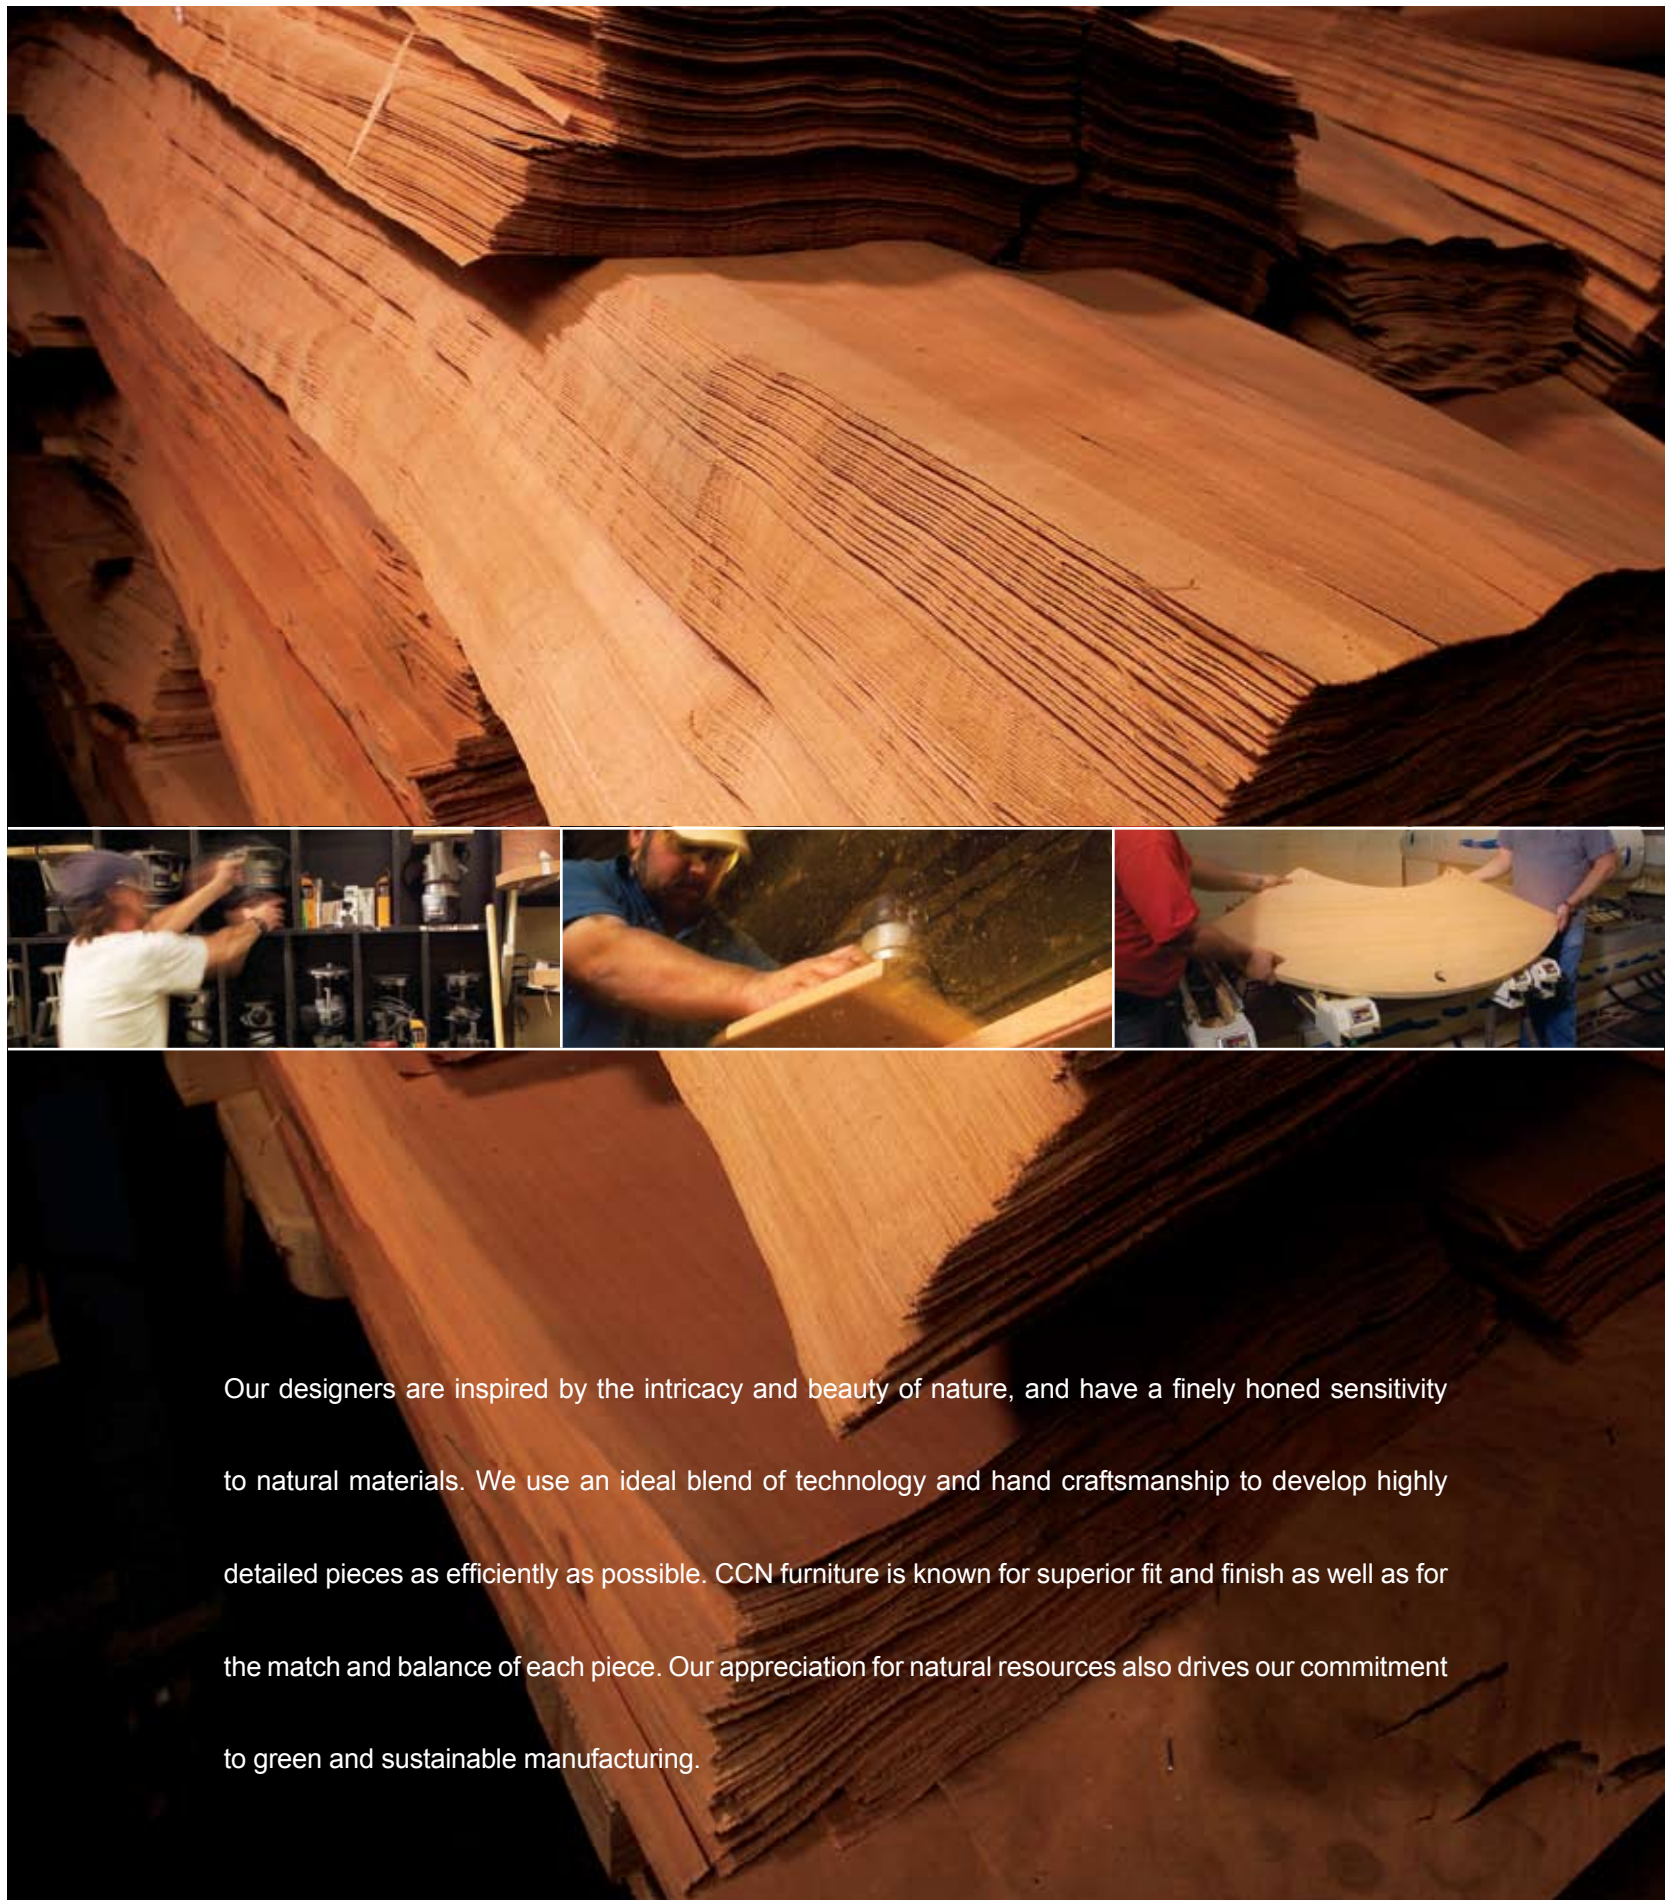

Like business, nature is rooted in the details.

Our designers are inspired by the intricacy and beauty of nature, and have a finely honed sensitivity to natural materials. We use an ideal blend of technology and hand craftsmanship to develop highly detailed pieces as efficiently as possible. CCN furniture is known for superior fit and finish as well as for the match and balance of each piece. Our appreciation for natural resources also drives our commitment to green and sustainable manufacturing.